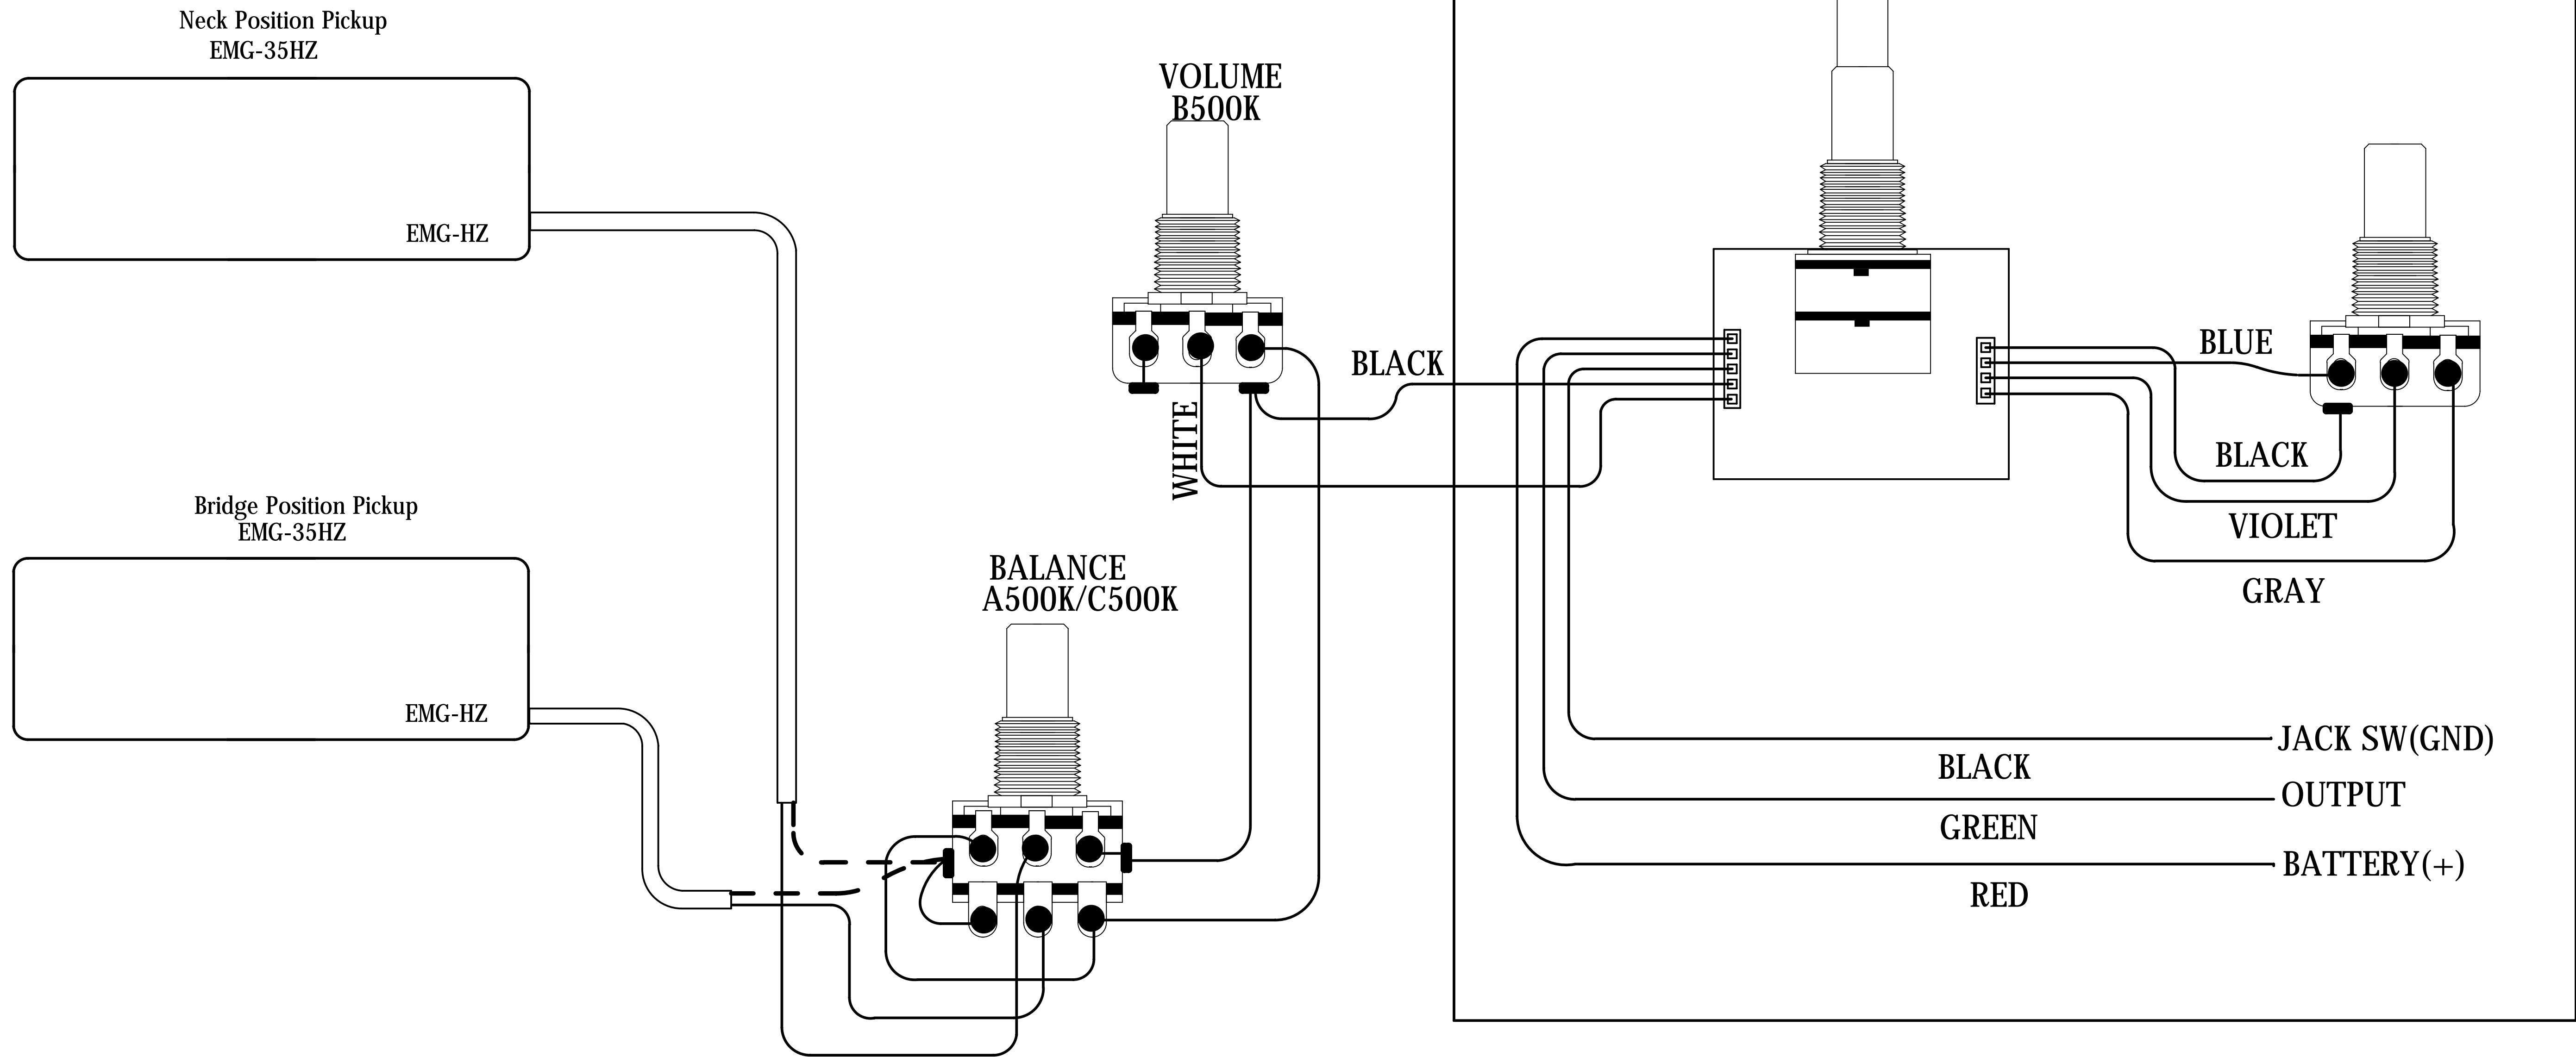

T74

EMG-B30EQ Rev. S

Neck Position Pickup
EMG-35HZ

EMG-HZ

Bridge Position Pickup
EMG-35HZ

EMG-HZ

VOLUME
B500K

WHITE

BLACK

BALANCE
A500K/C500K

BLUE

BLACK

VIOLET

GRAY

BLACK

GREEN

RED

JACK SW(GND)

OUTPUT

BATTERY(+)