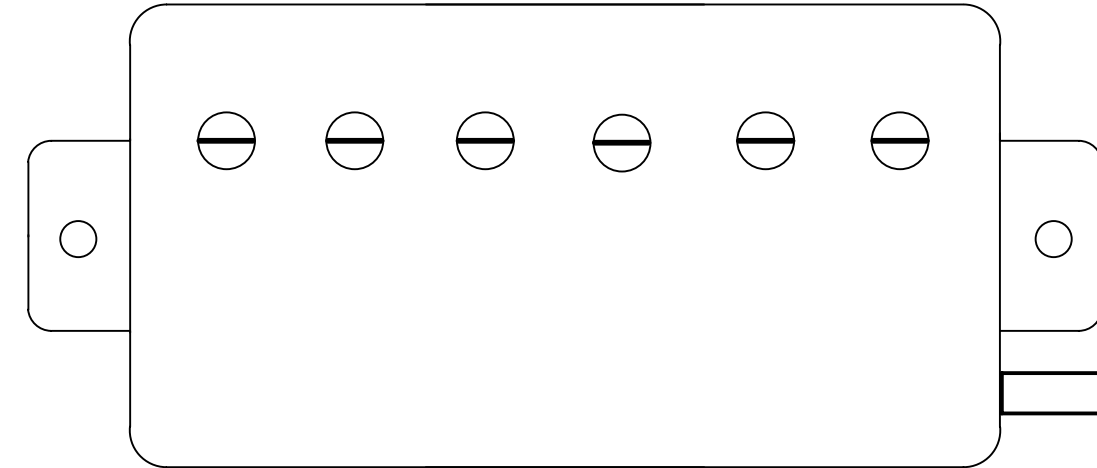

C

B

A

D

C

B

A

Neck Position Pickup
Seymour Duncan SH-1(Chrome covred)

Bridge Position Pickup
Seymour Duncan SH-4(Chrome covred)

TO TAIL GROUND

TONE(PUSH-PULL)
A500K

333J

RED+WHITE

BLACK

GREEN+BARE

GREEN

BLACK+BARE

RED+WHITE

WHITE

8-PIN OUTPUT JACK

BLACK

RED

TOP

BOTTOM