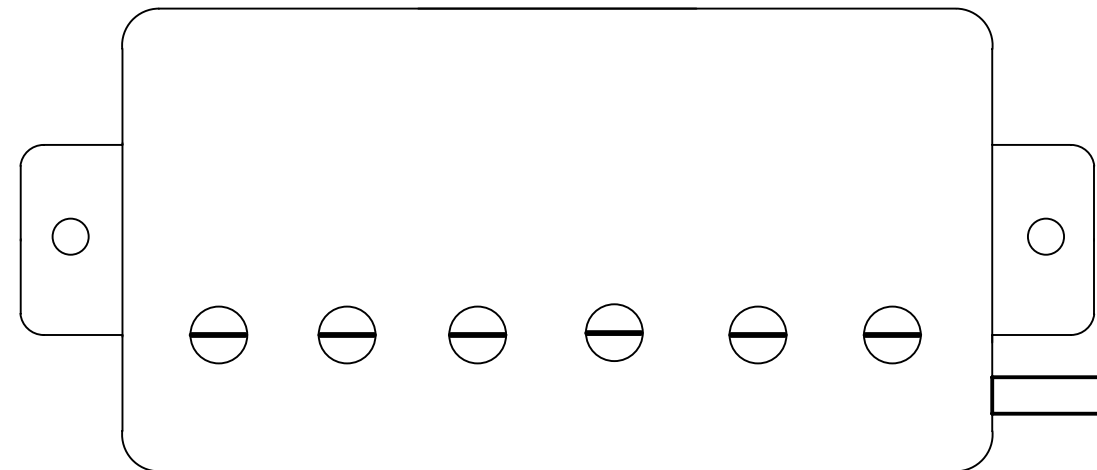

C

B

A

D

C

B

A

Neck Position Pickup
Seymour Duncan SH-1(Chrome covred)

Bridge Position Pickup
Seymour Duncan SH-4(Chrome covred)

TO TAIL GROUND

TONE(PUSH-PULL)
A500K

333J

RED+WHITE

BLACK

GREEN+BARE

GREEN

BLACK+BARE

RED+WHITE

WHITE

8-PIN OUTPUT JACK

BLACK

RED

TOP

BOTTOM