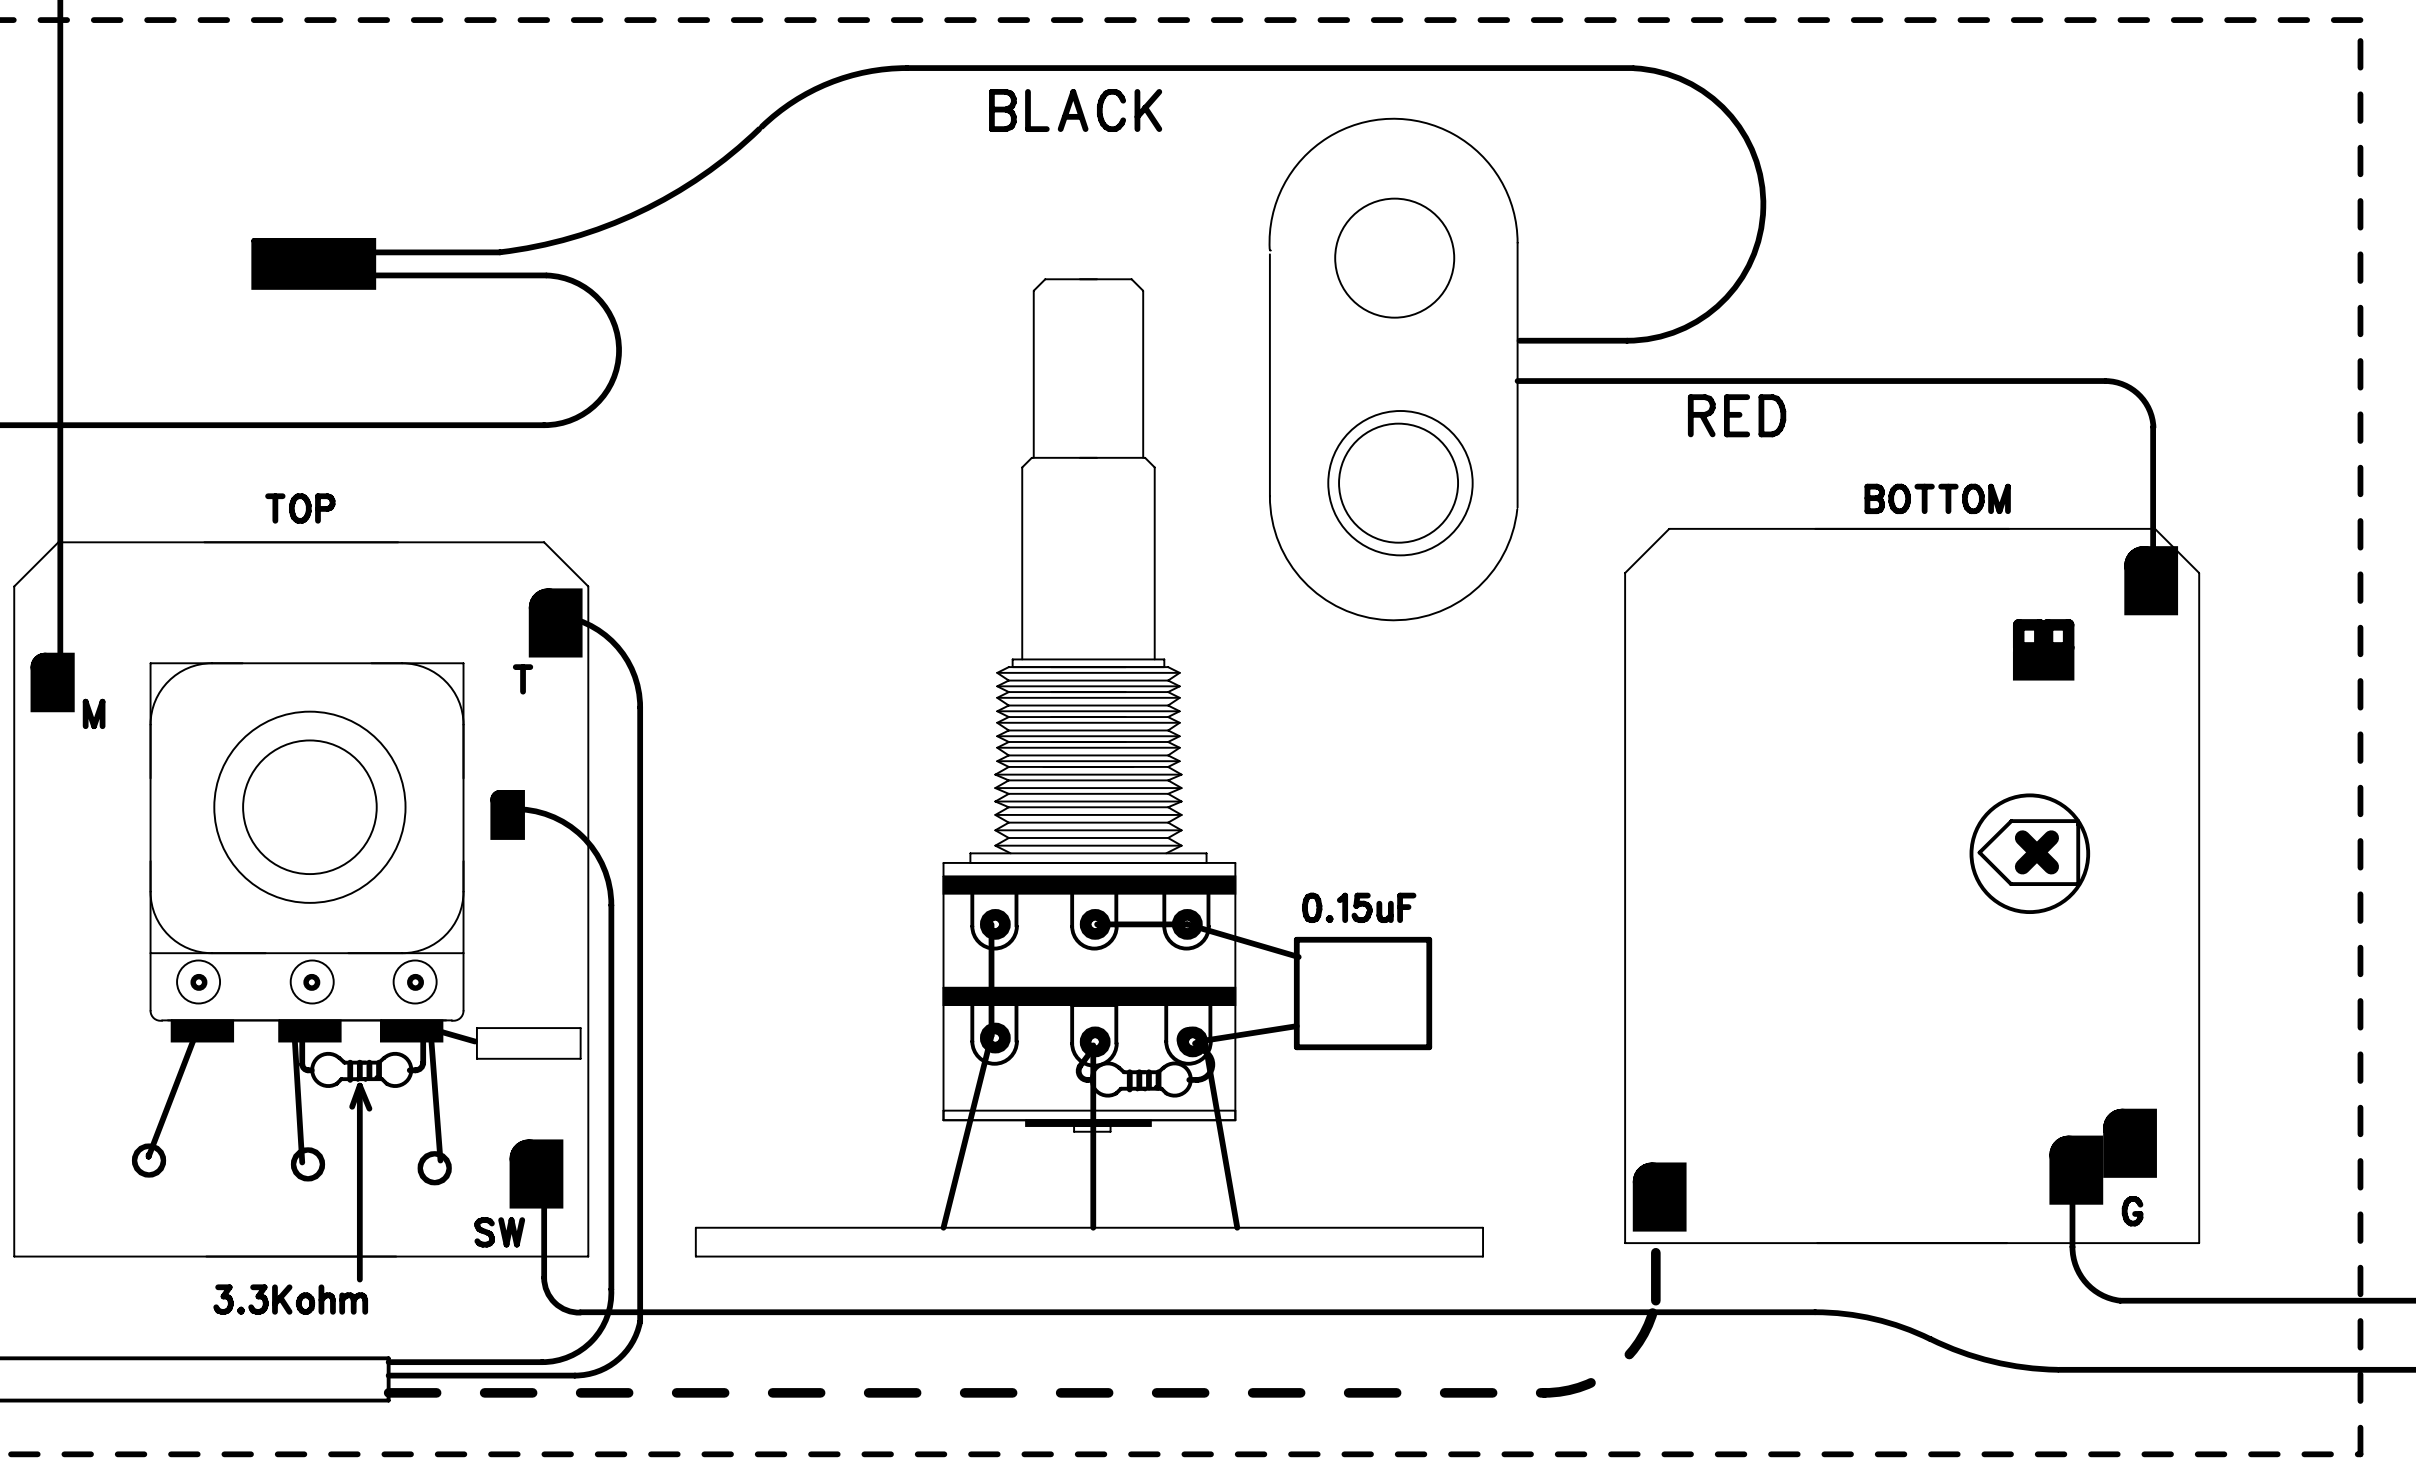

Bridge Position Pickup
Seymour Duncan SH-4(Chrome covred)

TO TAIL GROUND

TONE(PUSH-PULL)
A500K

333J

RED+WHITE

BLACK

GREEN+BARE

GREEN

BLACK+BARE

RED+WHITE

WHITE

8-PIN OUTPUT JACK

BLACK

RED

TOP

BOTTOM