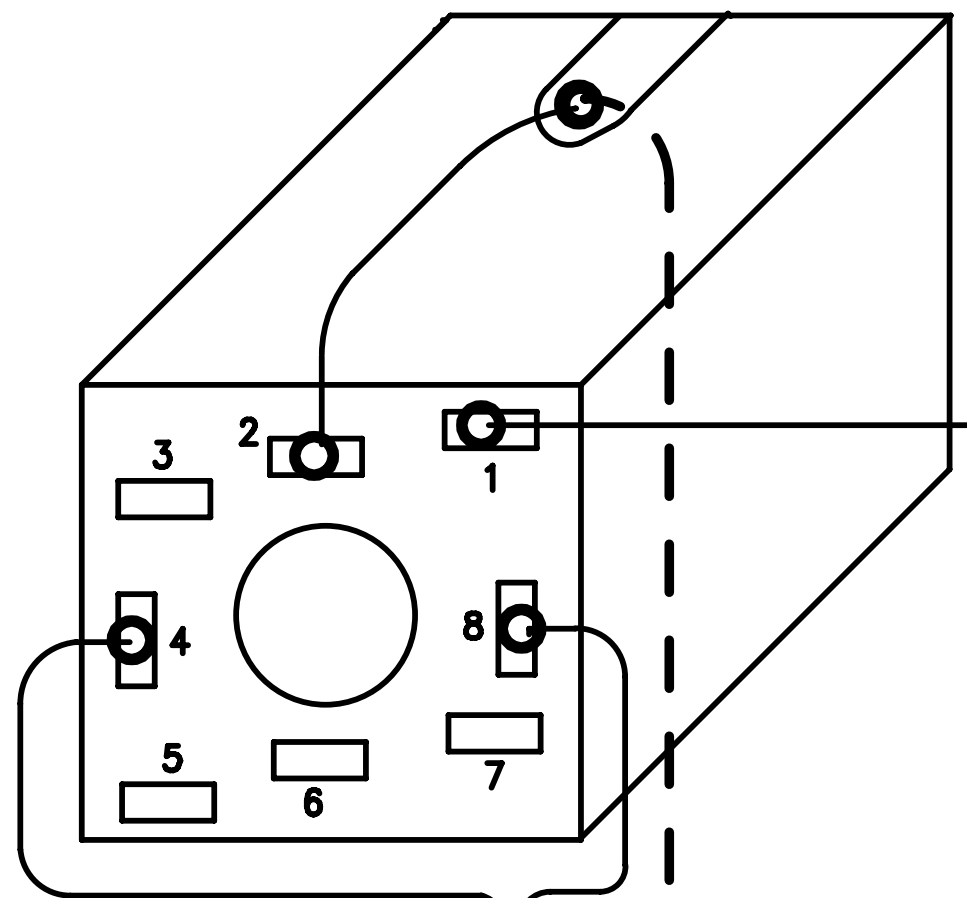

Bridge Position Pickup
Seymour Duncan SH-4(Chrome covred)

TO TAIL GROUND

TONE(PUSH-PULL)
A500K

333J

RED+WHITE

BLACK

GREEN+BARE

GREEN

BLACK+BARE

RED+WHITE

WHITE

8-PIN OUTPUT JACK

BLACK

RED

TOP

BOTTOM