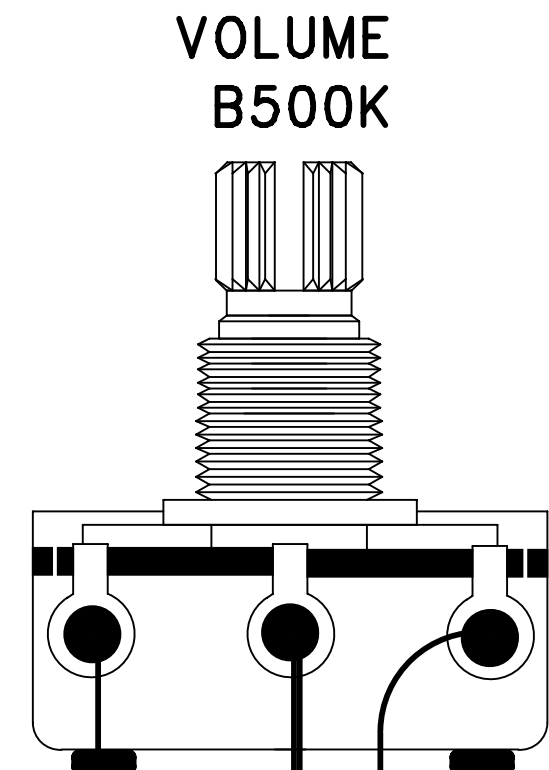

C

B

A

D

C

B

A

Neck Position Pickup
Seymour Duncan SH-1(Chrome covred)

Bridge Position Pickup
Seymour Duncan SH-4(Chrome covred)

TO TAIL GROUND

TONE(PUSH-PULL)
A500K

333J

RED+WHITE

BLACK

GREEN+BARE

GREEN

BLACK+BARE

RED+WHITE

WHITE

8-PIN OUTPUT JACK

BLACK

RED

TOP

BOTTOM