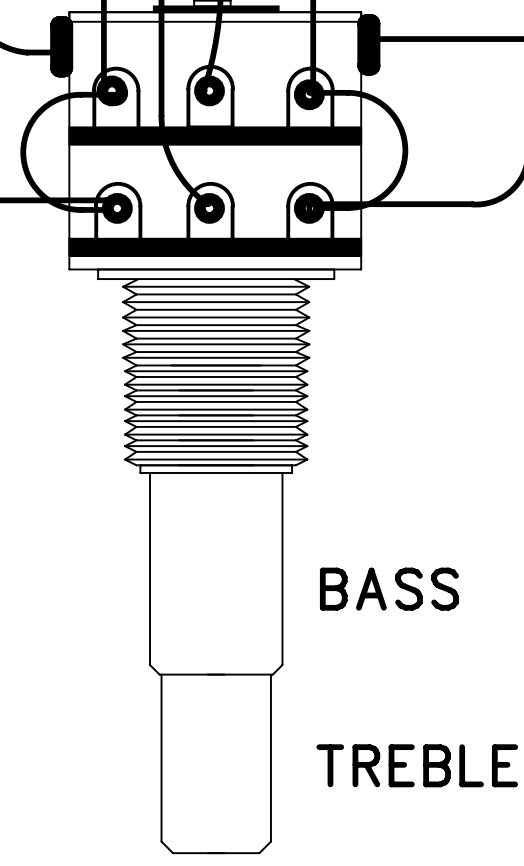

GB74

6 5 4 3 2 1

D
C
B
A

D
C
B
A

ON/ON/ON MINI TOGGLE SW. ON/ON MINI TOGGLE SW.

BALANCE VOLUME
A500K/C500K

MAIN VOLUME
B25K(PUSH-PULL)

BASS
TREBLE
B100K(C.C)X2

BROWN
BLACK

YELLOW
RED
GREEN
WHITE
PINK

RED

BLACK

OUTPUT JACK

BLUE
VIOLET

GRAY