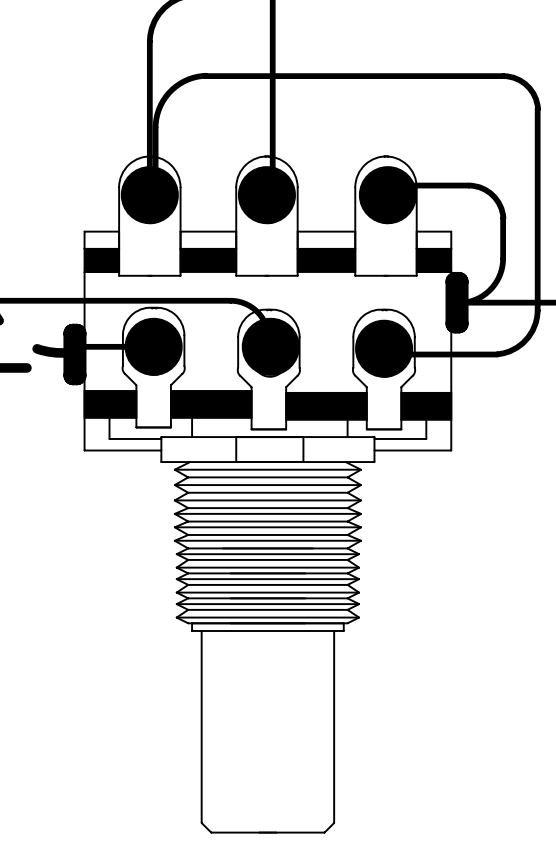

GB74

6 5 4 3 2 1

D
C
B
A

D
C
B
A

ON/ON/ON MINI TOGGLE SW. ON/ON MINI TOGGLE SW.

BALANCE VOLUME
A500K/C500K

MAIN VOLUME
B25K(PUSH-PULL)

BASS
TREBLE
B100K(C.C)X2

BROWN
BLACK

YELLOW
RED
GREEN
WHITE
PINK

RED

BLACK

OUTPUT JACK

BLUE
VIOLET

GRAY