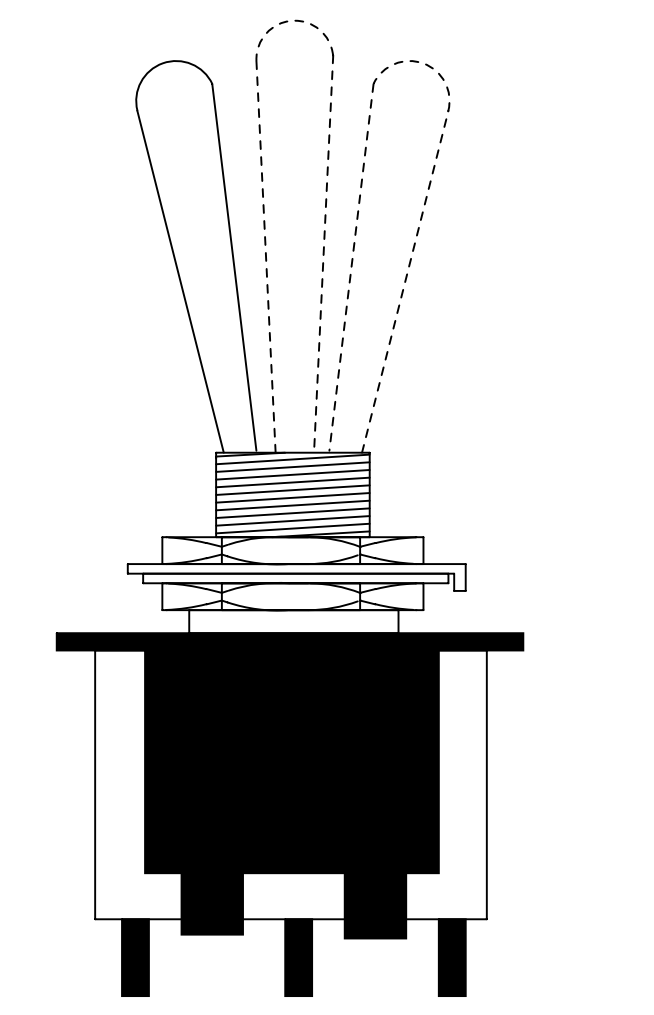

GB74

6 5 4 3 2 1

D
C
B
A

D
C
B
A

ON/ON/ON MINI TOGGLE SW. ON/ON MINI TOGGLE SW.

BALANCE VOLUME
A500K/C500K

MAIN VOLUME
B25K(PUSH-PULL)

BASS
TREBLE
B100K(C.C)X2

BROWN
BLACK

YELLOW
RED
GREEN
WHITE
PINK

RED

BLACK

OUTPUT JACK

BLUE
VIOLET

GRAY