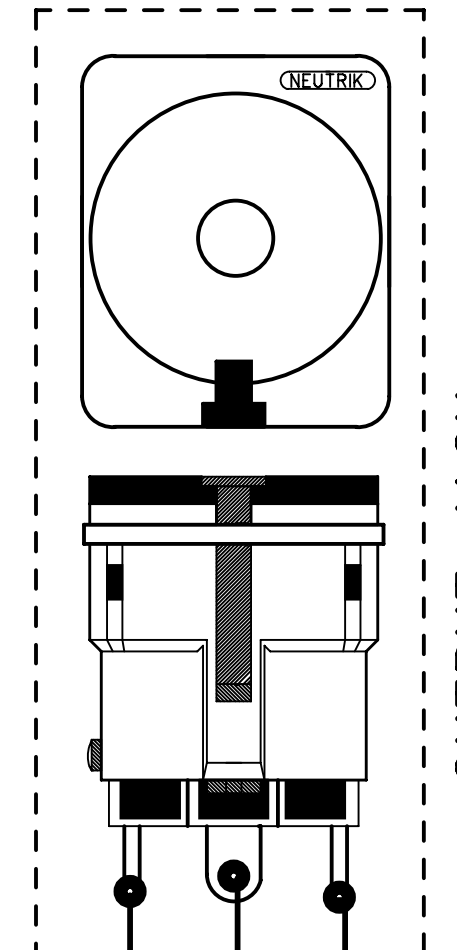

GB74

6 5 4 3 2 1

D
C
B
A

D
C
B
A

ON/ON/ON MINI TOGGLE SW. ON/ON MINI TOGGLE SW.

BALANCE VOLUME
A500K/C500K

MAIN VOLUME
B25K(PUSH-PULL)

BASS
TREBLE
B100K(C.C)X2

BROWN
BLACK

YELLOW
RED
GREEN
WHITE
PINK

RED

BLACK

OUTPUT JACK

BLUE
VIOLET

GRAY