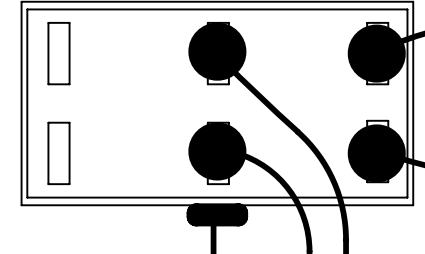

GB74

6 5 4 3 2 1

D
C
B
A

D
C
B
A

ON/ON/ON MINI TOGGLE SW. ON/ON MINI TOGGLE SW.

BALANCE VOLUME
A500K/C500K

MAIN VOLUME
B25K(PUSH-PULL)

BASS
TREBLE
B100K(C.C)X2

BROWN
BLACK

YELLOW
RED
GREEN
WHITE
PINK

RED

BLACK

OUTPUT JACK

BLUE
VIOLET

GRAY