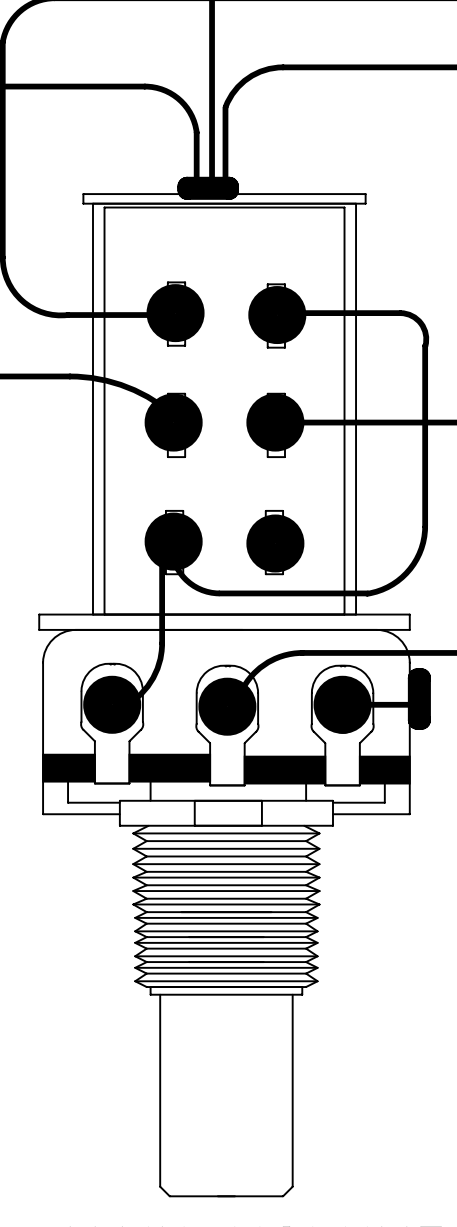

GB74

6 5 4 3 2 1

D
C
B
A

D
C
B
A

ON/ON/ON MINI TOGGLE SW. ON/ON MINI TOGGLE SW.

BALANCE VOLUME
A500K/C500K

MAIN VOLUME
B25K(PUSH-PULL)

BASS
TREBLE
B100K(C.C)X2

BROWN
BLACK

YELLOW
RED
GREEN
WHITE
PINK

RED

BLACK

OUTPUT JACK

BLUE
VIOLET

GRAY