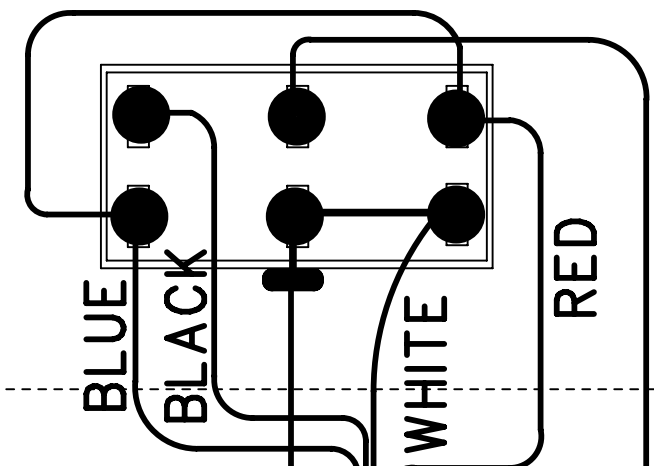

GB74

6 5 4 3 2 1

D
C
B
A

D
C
B
A

ON/ON/ON MINI TOGGLE SW. ON/ON MINI TOGGLE SW.

BALANCE VOLUME
A500K/C500K

MAIN VOLUME
B25K(PUSH-PULL)

BASS
TREBLE
B100K(C.C)X2

BROWN
BLACK

YELLOW
RED
GREEN
WHITE
PINK

RED

BLACK

OUTPUT JACK

BLUE
VIOLET

GRAY