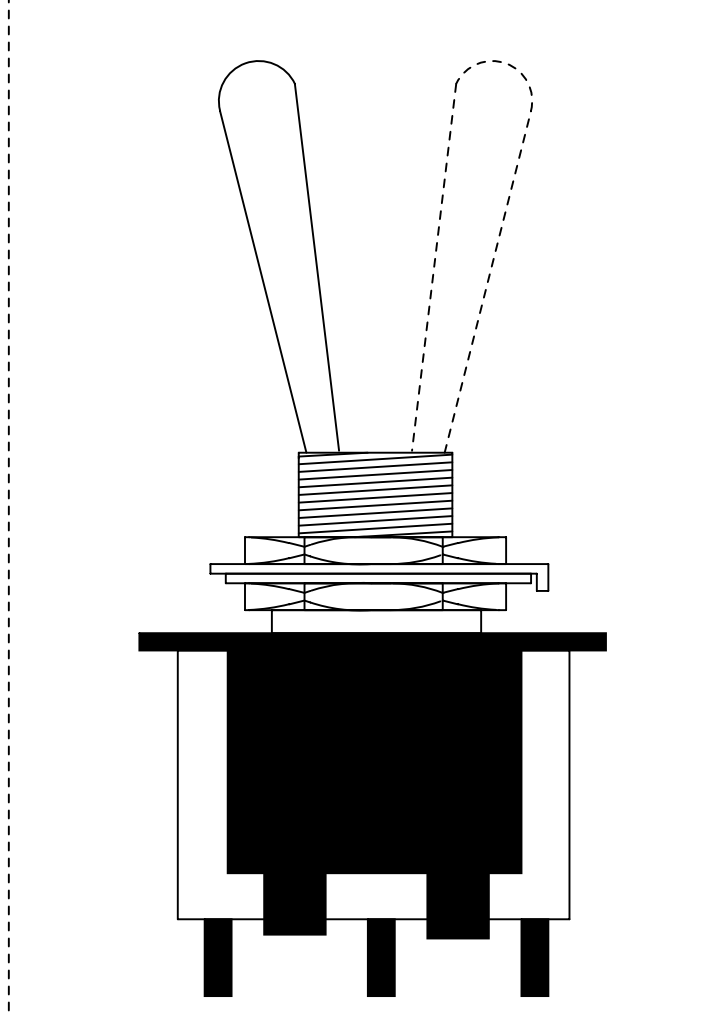

GB74

6 5 4 3 2 1

D
C
B
A

D
C
B
A

ON/ON/ON MINI TOGGLE SW. ON/ON MINI TOGGLE SW.

BALANCE VOLUME
A500K/C500K

MAIN VOLUME
B25K(PUSH-PULL)

BASS
TREBLE
B100K(C.C)X2

BROWN
BLACK

YELLOW
RED
GREEN
WHITE
PINK

RED

BLACK

OUTPUT JACK

BLUE
VIOLET

GRAY