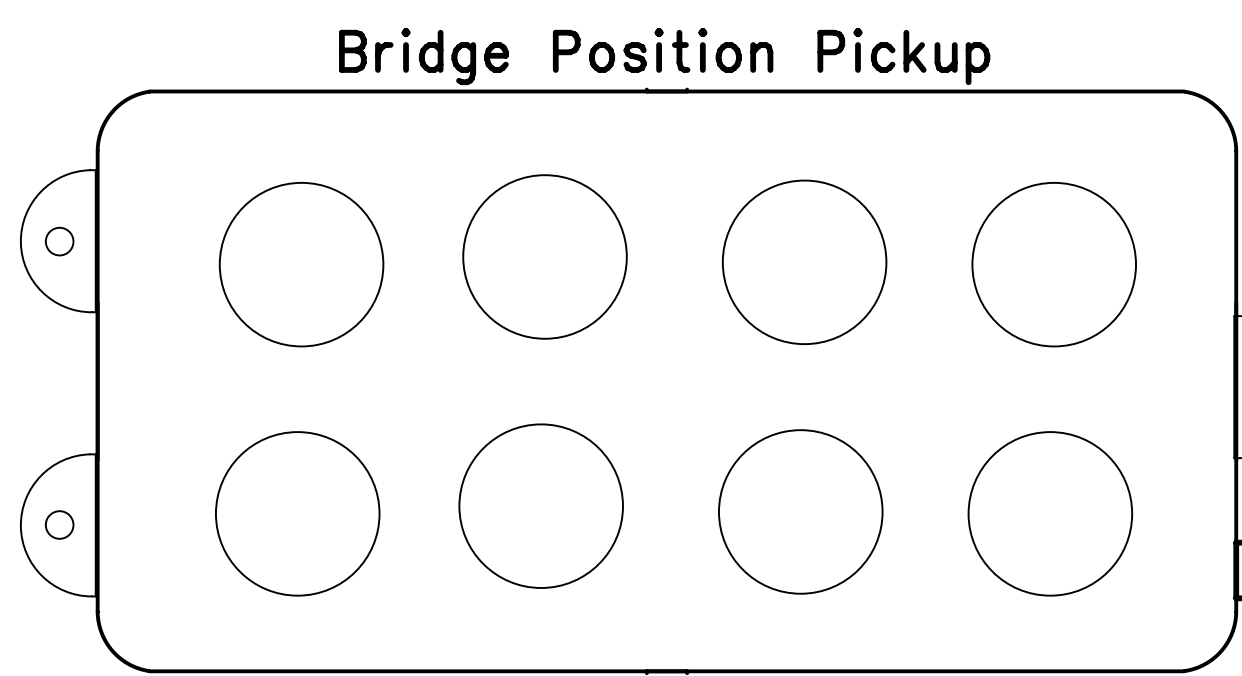

GB74

6 5 4 3 2 1

D
C
B
A

D
C
B
A

ON/ON/ON MINI TOGGLE SW. ON/ON MINI TOGGLE SW.

BALANCE VOLUME
A500K/C500K

MAIN VOLUME
B25K(PUSH-PULL)

BASS
TREBLE
B100K(C.C)X2

BROWN
BLACK

YELLOW
RED
GREEN
WHITE
PINK

RED

BLACK

OUTPUT JACK

BLUE
VIOLET

GRAY