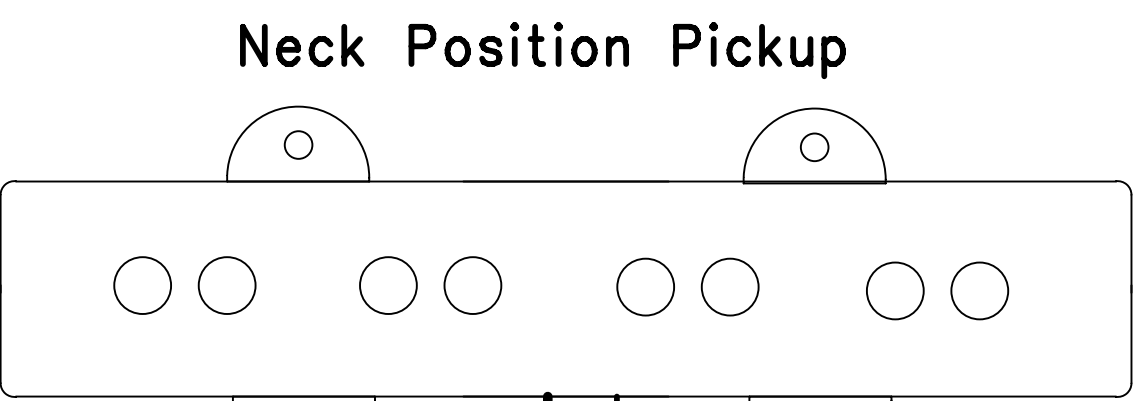

GB74

6 5 4 3 2 1

D
C
B
A

D
C
B
A

ON/ON/ON MINI TOGGLE SW. ON/ON MINI TOGGLE SW.

BALANCE VOLUME
A500K/C500K

MAIN VOLUME
B25K(PUSH-PULL)

BASS
TREBLE
B100K(C.C)X2

BROWN
BLACK

YELLOW
RED
GREEN
WHITE
PINK

RED

BLACK

OUTPUT JACK

BLUE
VIOLET

GRAY