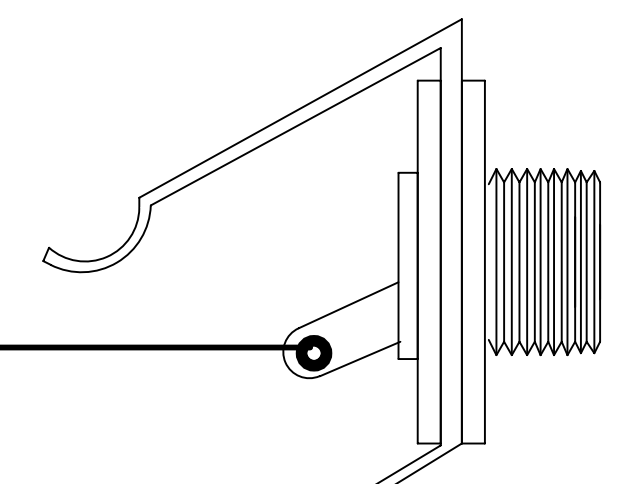

# EVL-K4

Neck Position Pickup  
EMG-HZ(H4)

Bridge Position Pickup  
EMG-HZ(H4)

EMG-HZ

EMG-HZ

3WAY  
TOGGLE S/W  
METAL BN KNOB  
BLACK WASHER&NUT

GREEN+SHIELD

RED

BLACK+WHITE

GREEN+SHIELD

RED

BLACK+WHITE

VOLUME  
B500K

TONE  
D500K

333J

SHIELD WIRE 1P RED

SHIELD WIRE 1P GREEN

OUTPUT JACK

BLACK

WHITE

6

5

4

3