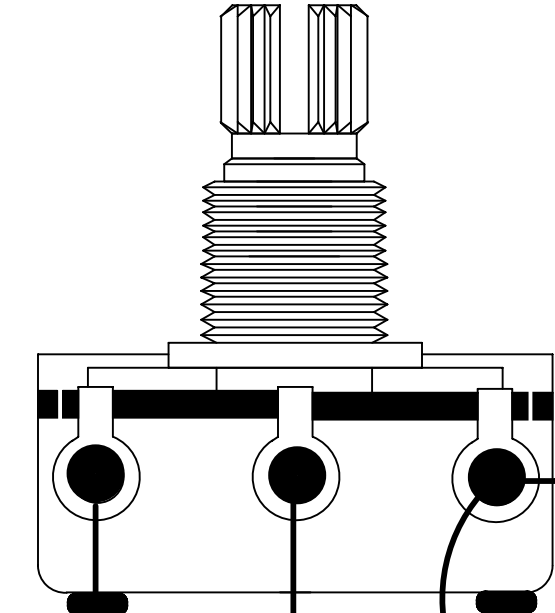

# EVL-K4

Neck Position Pickup  
EMG-HZ(H4)

Bridge Position Pickup  
EMG-HZ(H4)

EMG-HZ

EMG-HZ

3WAY  
TOGGLE S/W  
METAL BN KNOB  
BLACK WASHER&NUT

GREEN+SHIELD

RED

BLACK+WHITE

GREEN+SHIELD

RED

BLACK+WHITE

VOLUME  
B500K

TONE  
D500K

333J

SHIELD WIRE 1P RED

SHIELD WIRE 1P GREEN

OUTPUT JACK

BLACK

WHITE

6

5

4

3