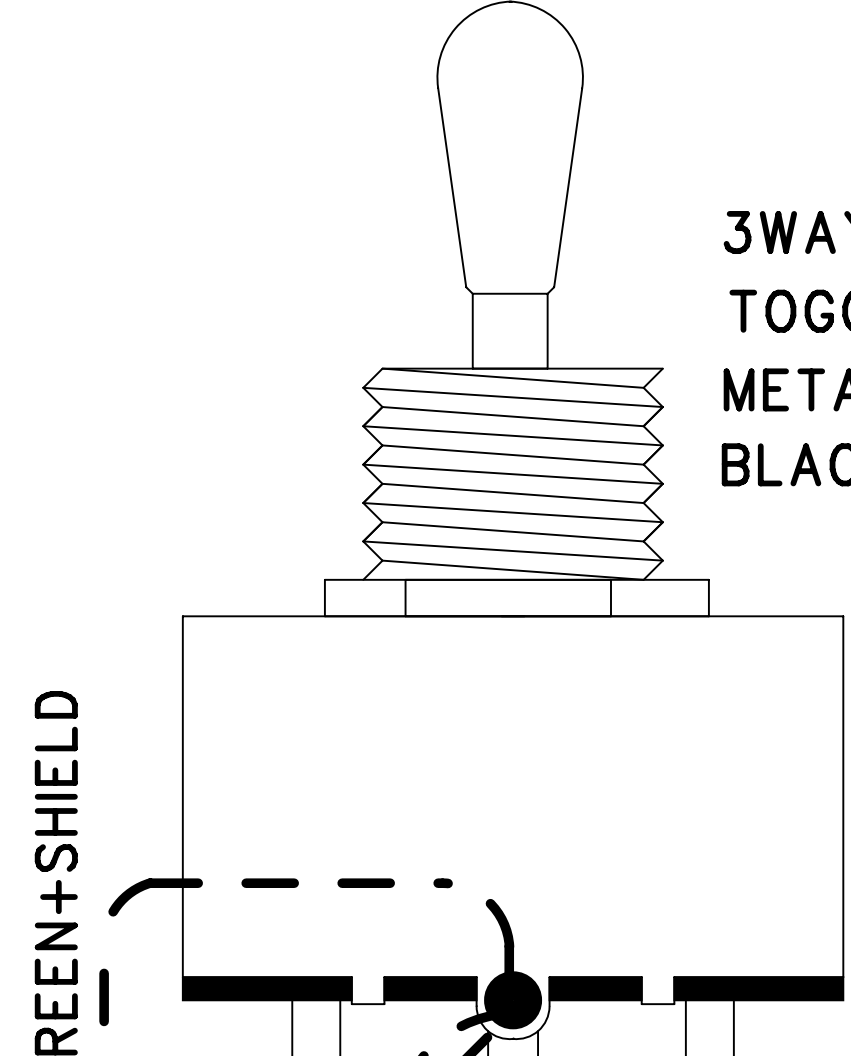

# EVL-K4

Neck Position Pickup  
EMG-HZ(H4)

Bridge Position Pickup  
EMG-HZ(H4)

EMG-HZ

EMG-HZ

3WAY  
TOGGLE S/W  
METAL BN KNOB  
BLACK WASHER&NUT

GREEN+SHIELD

RED

BLACK+WHITE

GREEN+SHIELD

RED

BLACK+WHITE

VOLUME  
B500K

TONE  
D500K

333J

SHIELD WIRE 1P RED