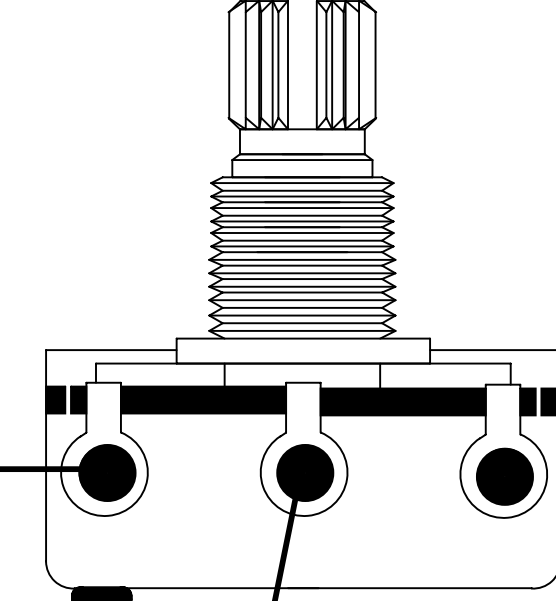

# EVL-K4

Neck Position Pickup  
EMG-HZ(H4)

Bridge Position Pickup  
EMG-HZ(H4)

EMG-HZ

EMG-HZ

3WAY  
TOGGLE S/W  
METAL BN KNOB  
BLACK WASHER&NUT

GREEN+SHIELD

RED

BLACK+WHITE

GREEN+SHIELD

RED

BLACK+WHITE

VOLUME  
B500K

TONE  
D500K

333J

SHIELD WIRE 1P RED

SHIELD WIRE 1P GREEN

OUTPUT JACK

BLACK

WHITE

6

5

4

3