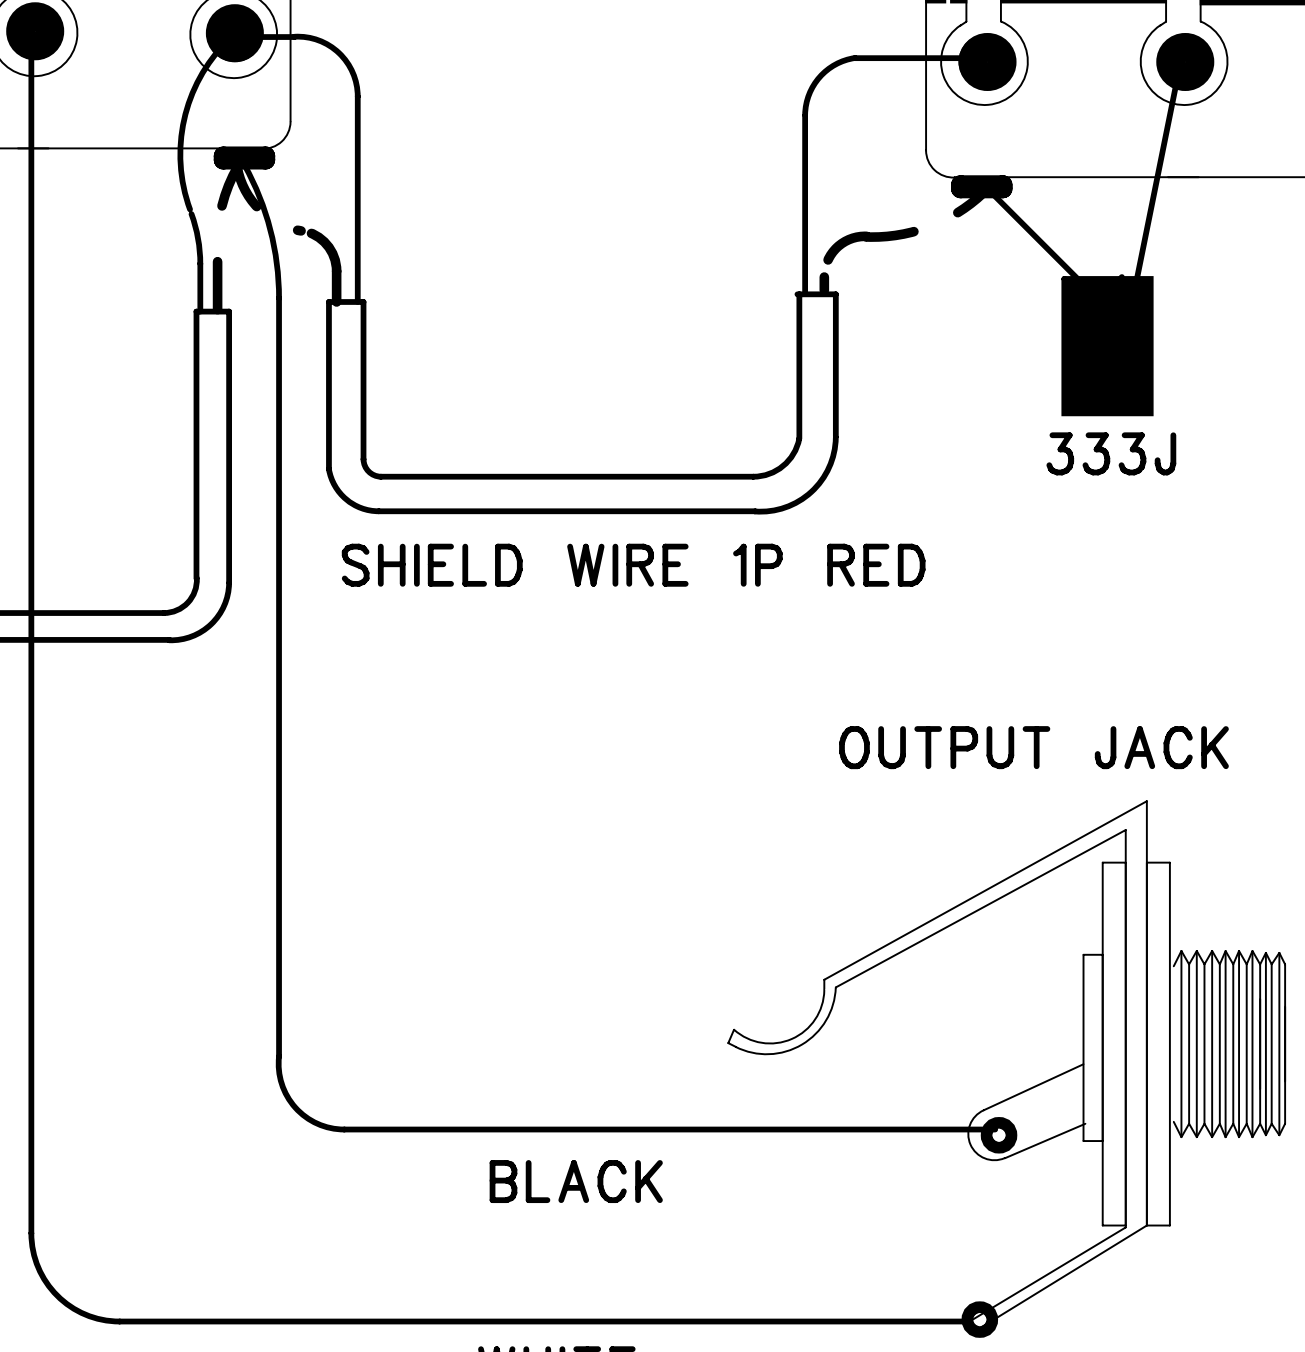

EVL-K2

Neck Position Pickup
EVL-NECK PICKUP

Bridge Position Pickup
EVL-BRIDGE PICKUP

3WAY
TOGGLE S/W
METAL BN KNOB
BLACK WASHER&NUT

VOLUME
B500K

TONE
D500K

333J

SHIELD WIRE 1P RED

SHIELD WIRE 1P GREEN

OUTPUT JACK

BLACK

WHITE

6 5 4 3 2 1

D
C
B
A

D
C
B
A