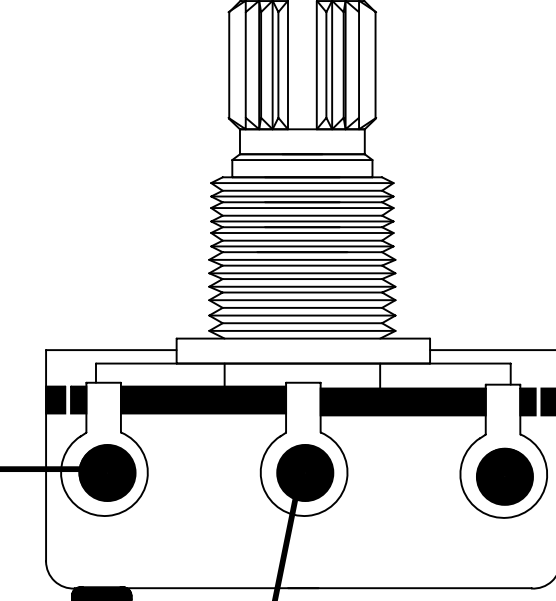

EVL-K2

Neck Position Pickup
EVL-NECK PICKUP

Bridge Position Pickup
EVL-BRIDGE PICKUP

3WAY
TOGGLE S/W
METAL BN KNOB
BLACK WASHER&NUT

VOLUME
B500K

TONE
D500K

333J

SHIELD WIRE 1P RED

SHIELD WIRE 1P GREEN

OUTPUT JACK

BLACK

WHITE

6 5 4 3 2 1

D
C
B
A

D
C
B
A