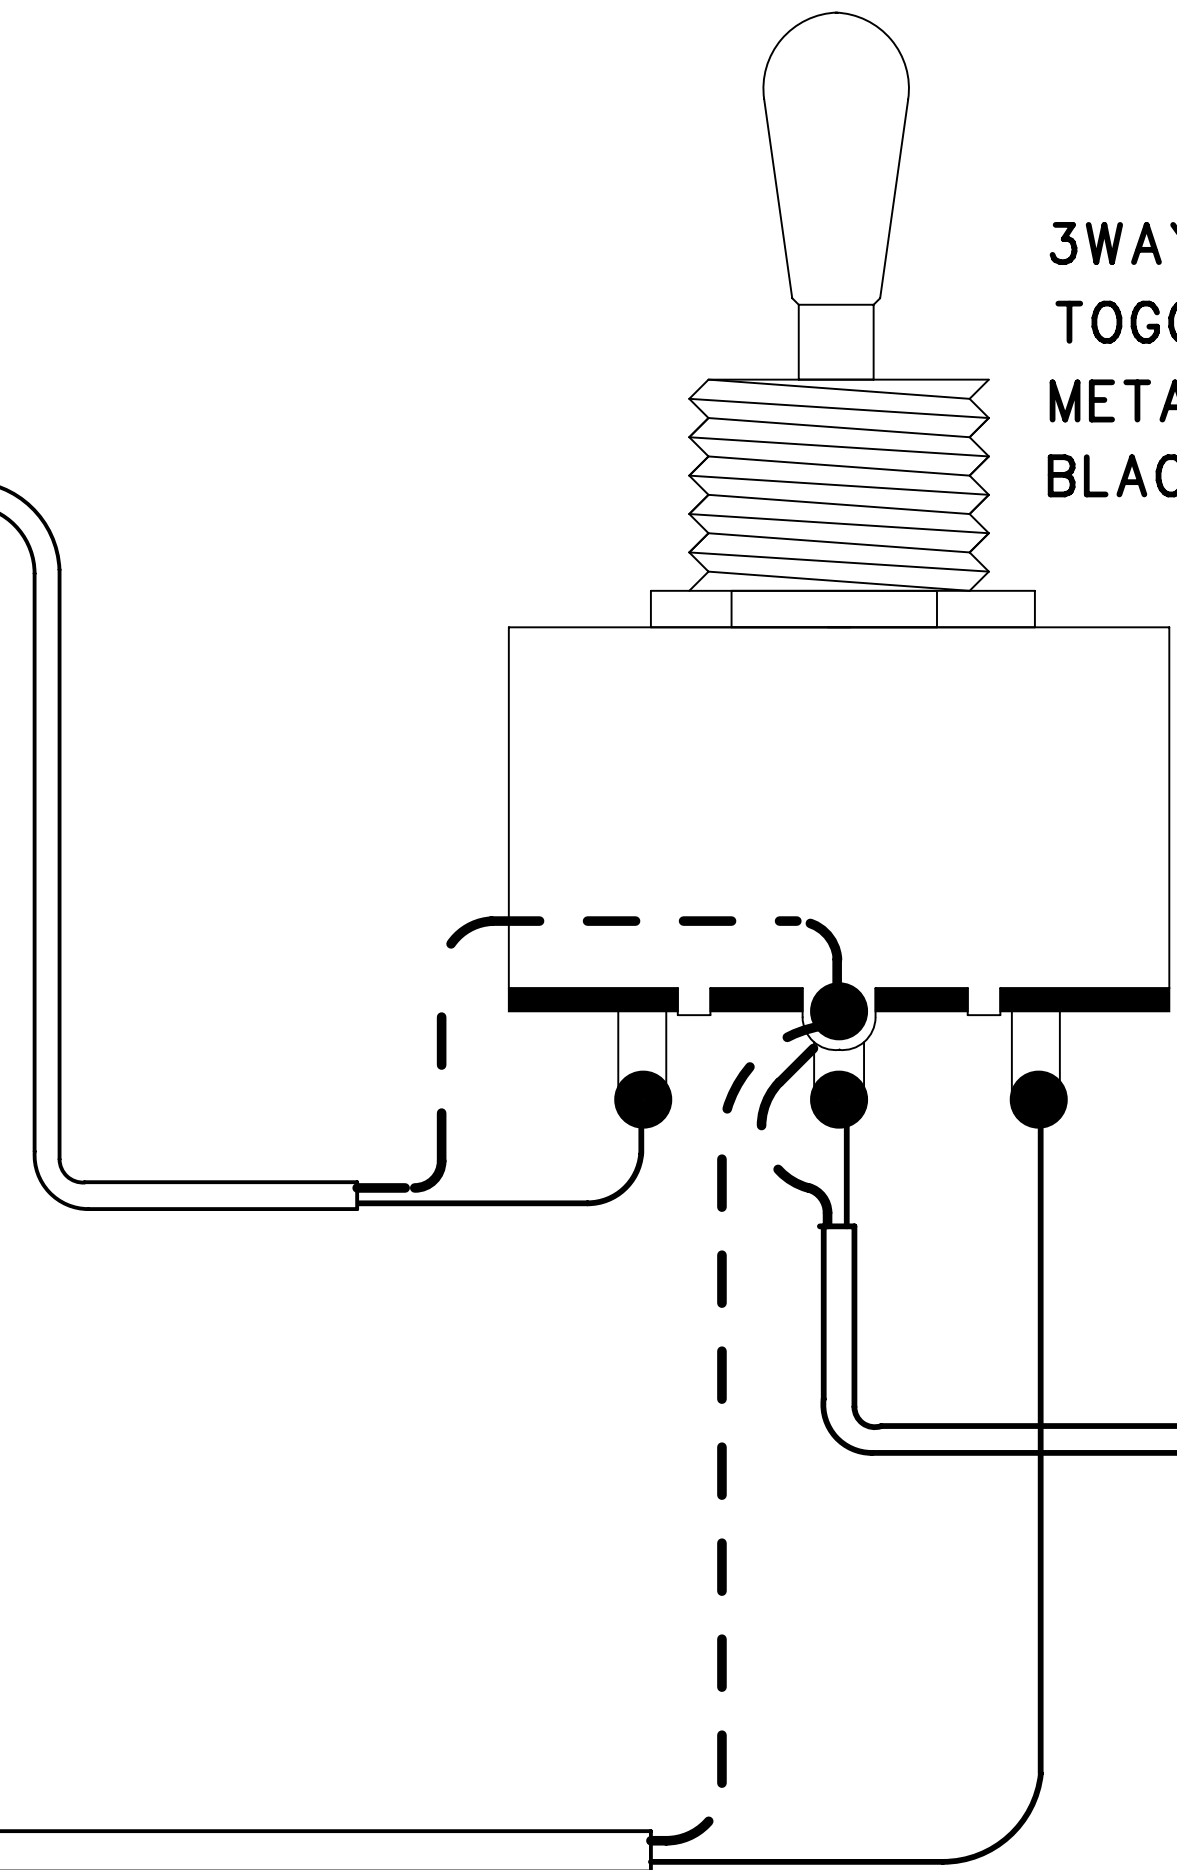

EVL-K2

Neck Position Pickup
EVL-NECK PICKUP

Bridge Position Pickup
EVL-BRIDGE PICKUP

3WAY
TOGGLE S/W
METAL BN KNOB
BLACK WASHER&NUT

VOLUME
B500K

TONE
D500K

333J

SHIELD WIRE 1P RED

SHIELD WIRE 1P GREEN

OUTPUT JACK

BLACK

WHITE

6 5 4 3 2 1

D
C
B
A

D
C
B
A