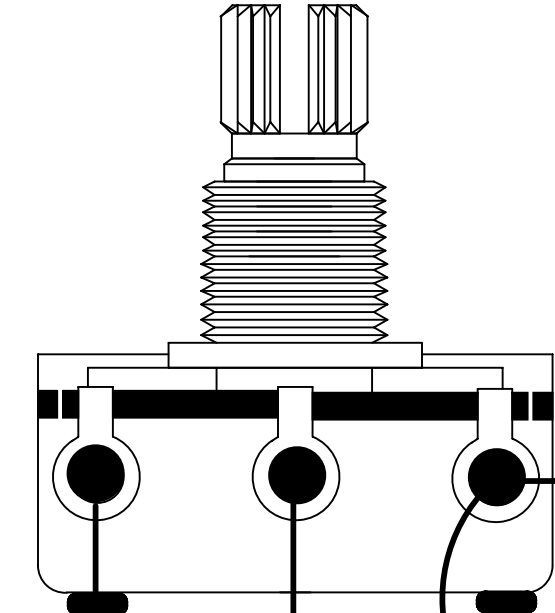

EVL-K2

Neck Position Pickup
EVL-NECK PICKUP

Bridge Position Pickup
EVL-BRIDGE PICKUP

3WAY
TOGGLE S/W
METAL BN KNOB
BLACK WASHER&NUT

VOLUME
B500K

TONE
D500K

333J

SHIELD WIRE 1P RED

SHIELD WIRE 1P GREEN

OUTPUT JACK

BLACK

WHITE

6 5 4 3 2 1

D
C
B
A

D
C
B
A