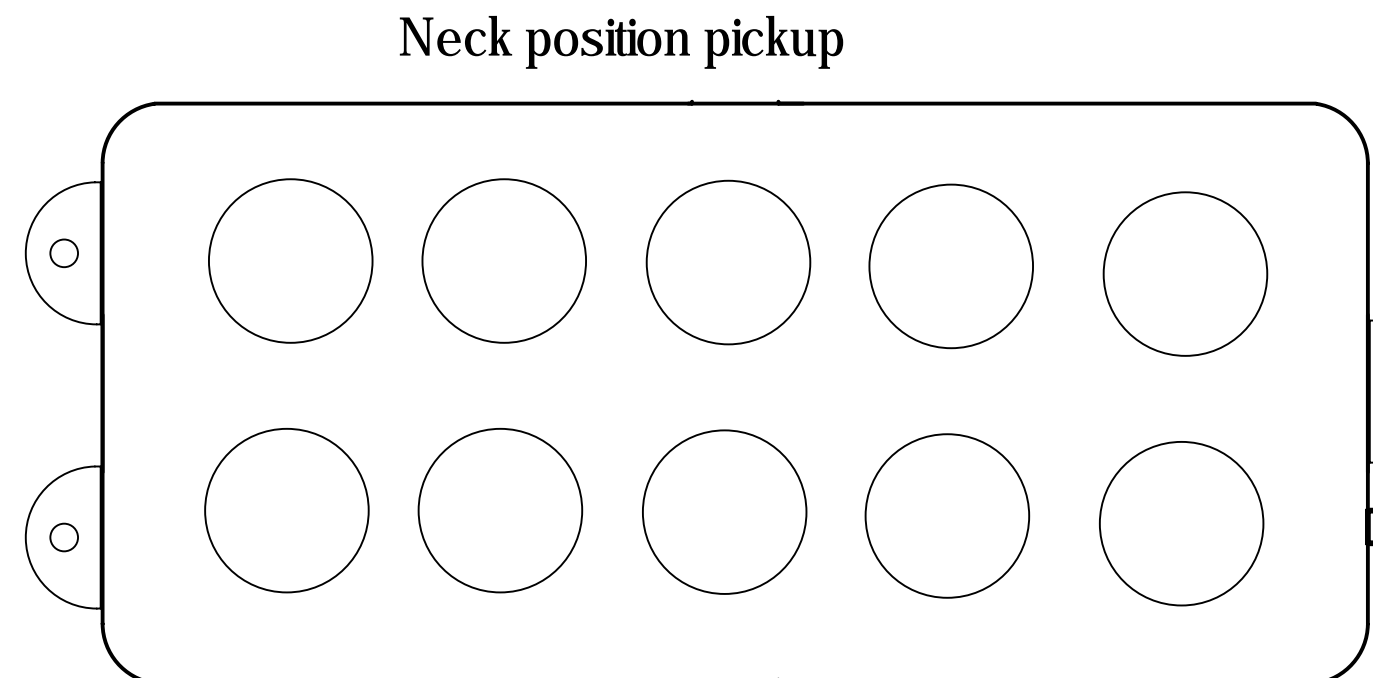

6

5

4

3

2

1

C5H

ON/ON MINI TOGGLE SW.

Black(To Tail GND)

Ring terminal(To pickup GND)

D

C

B

A

D

C