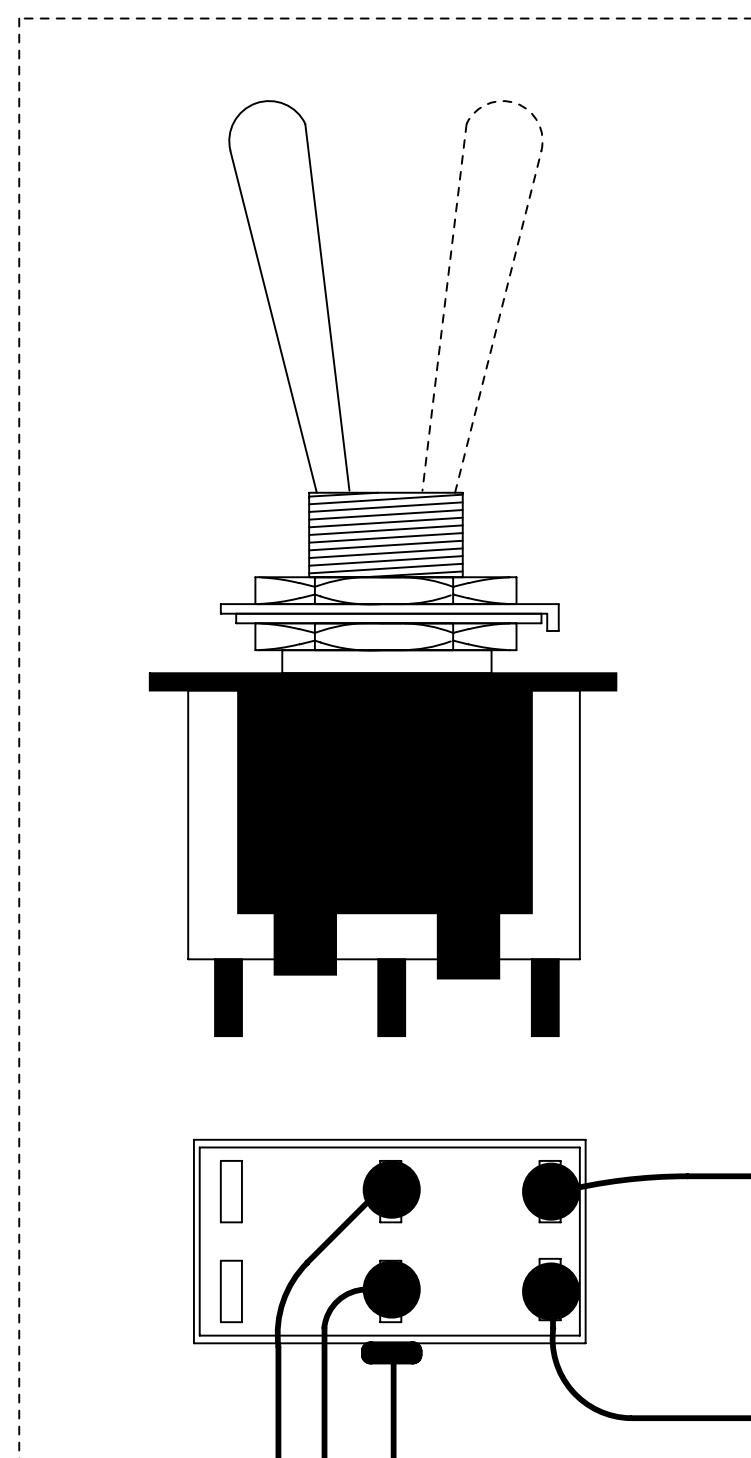

6

5

4

3

2

1

C5H

ON/ON MINI TOGGLE SW.

Black(To Tail GND)

Ring terminal(To pickup GND)

D

C

B

A

D

C