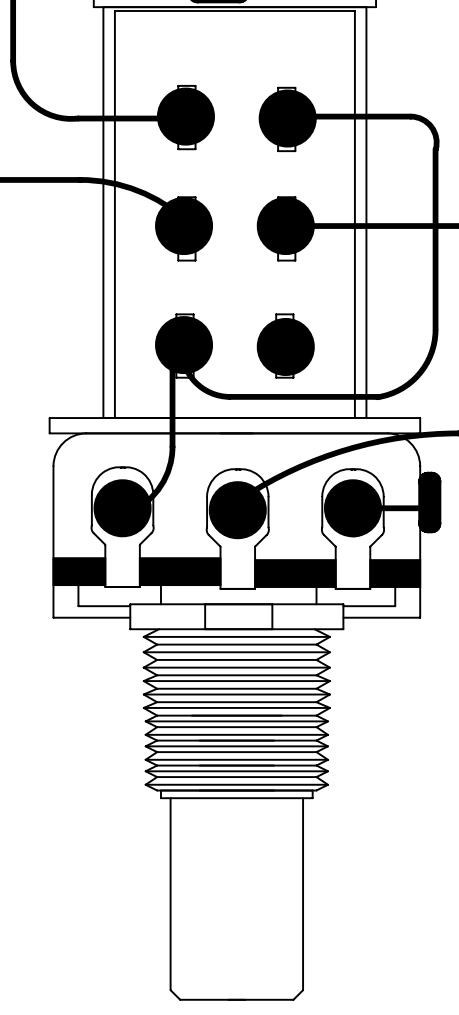

6

5

4

3

2

1

C5H

ON/ON MINI TOGGLE SW.

Black(To Tail GND)

Ring terminal(To pickup GND)

D

C

B

A

D

C