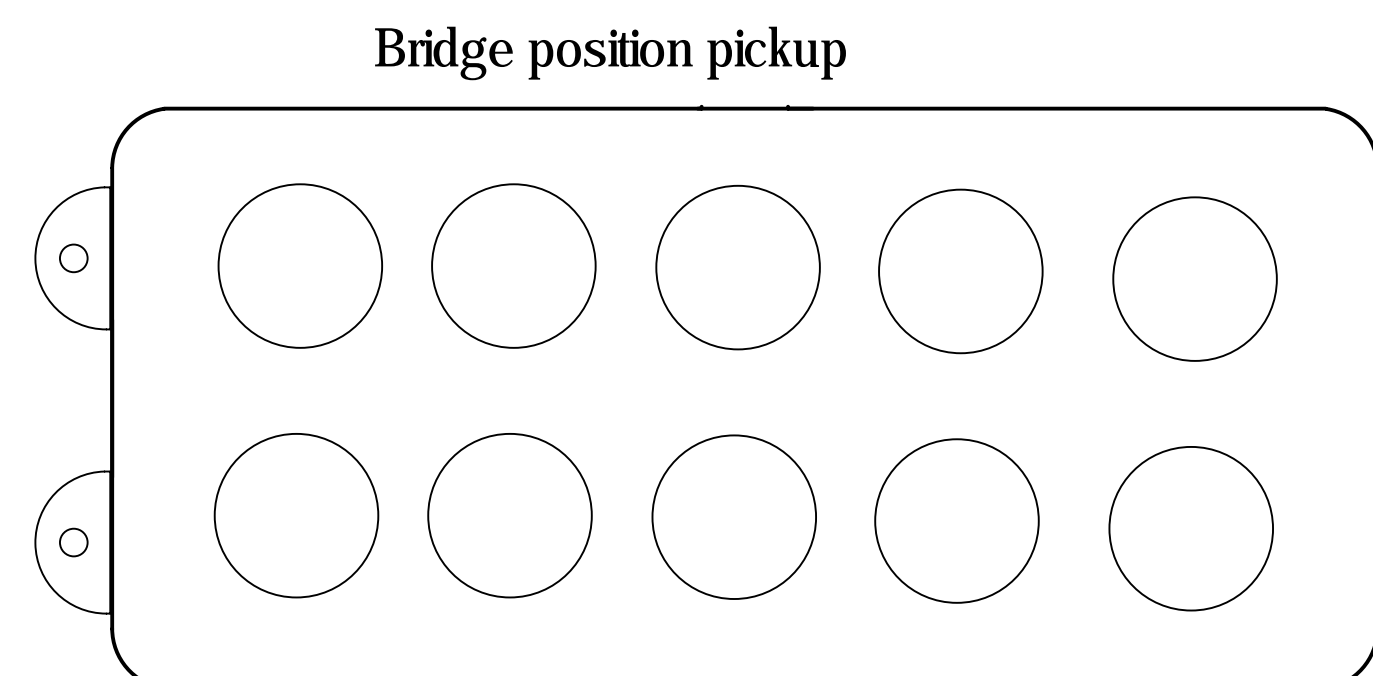

Black(To Tail GND)

Ring terminal(To pickup GND)

D

C

B

A

D

C