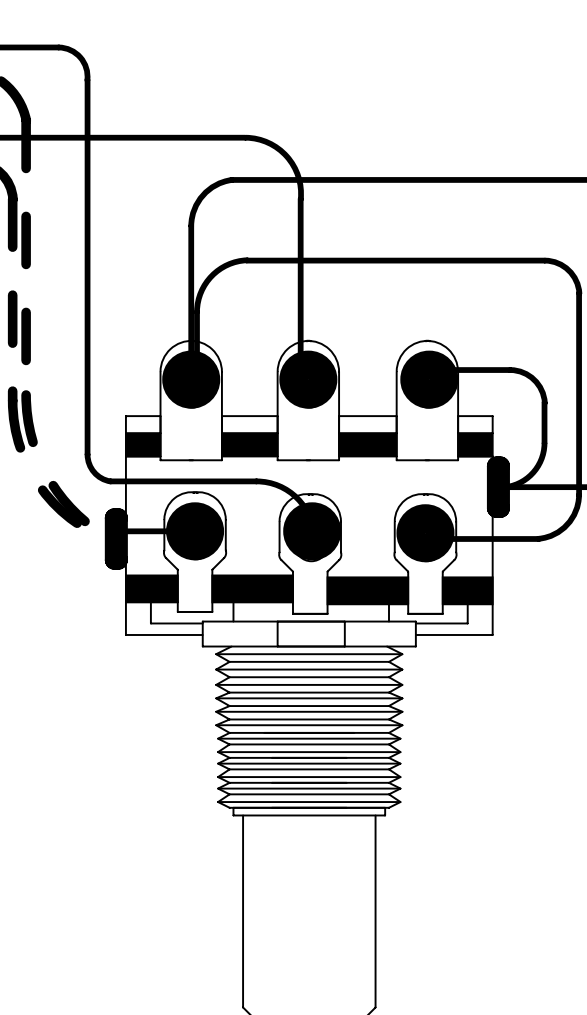

6

5

4

3

2

1

C5H

ON/ON MINI TOGGLE SW.

Black(To Tail GND)

Ring terminal(To pickup GND)

D

C

B

A

D

C