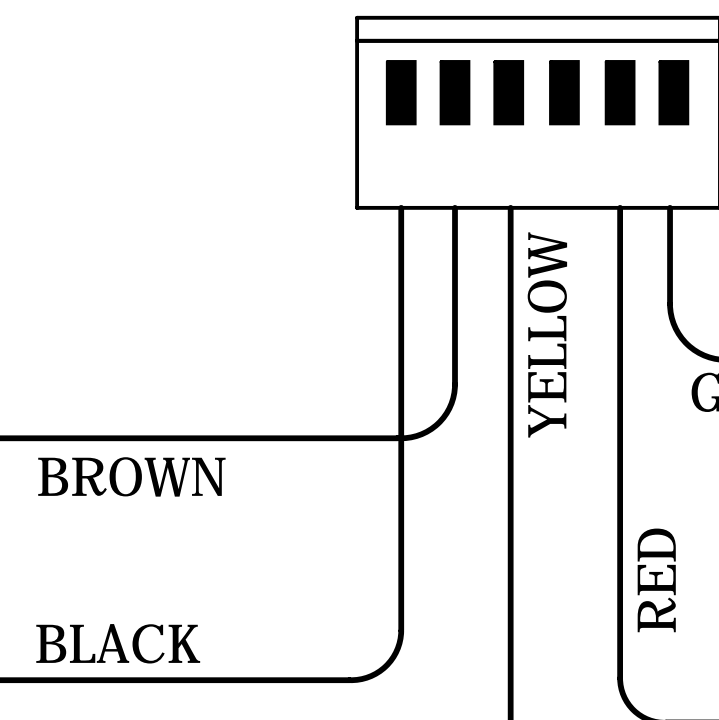

6

5

4

3

2

1

C5H

ON/ON MINI TOGGLE SW.

Black(To Tail GND)

Ring terminal(To pickup GND)

D

C

B

A

D

C