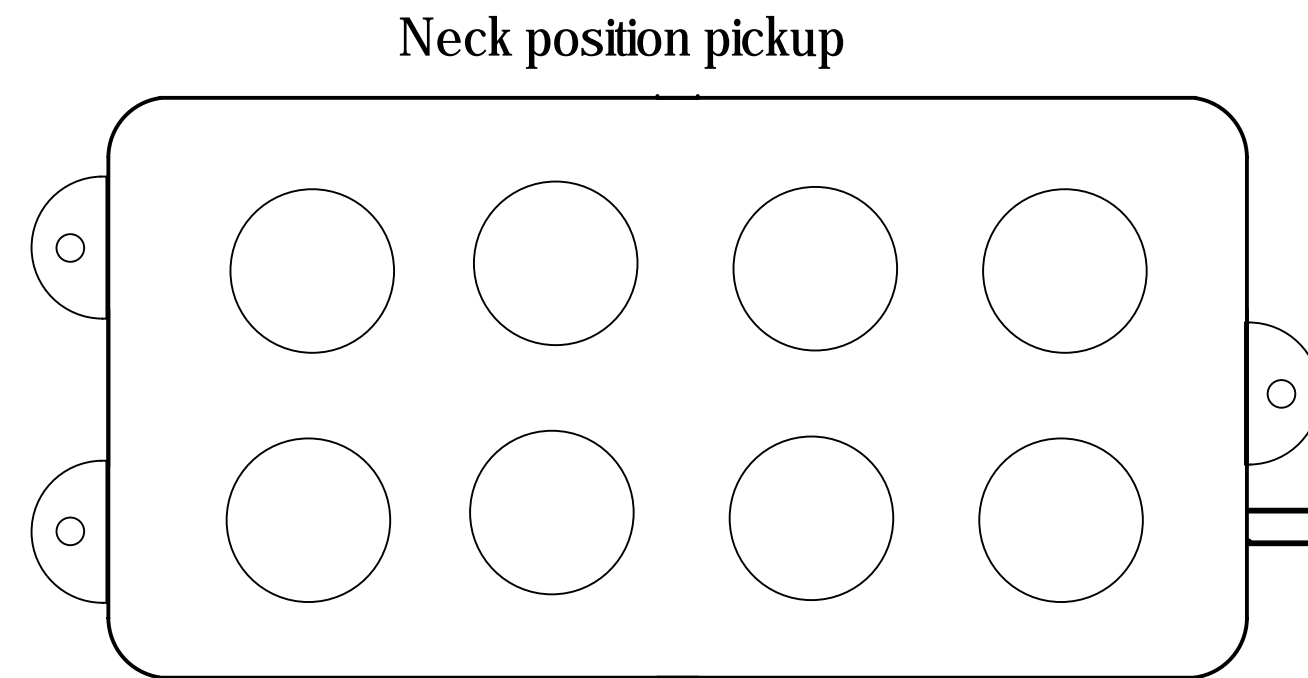

# C4H

ON/ON MINI TOGGLE SW.

Black(To Tail GND)

Ring terminal(To pickup GND)

D

C

B

A