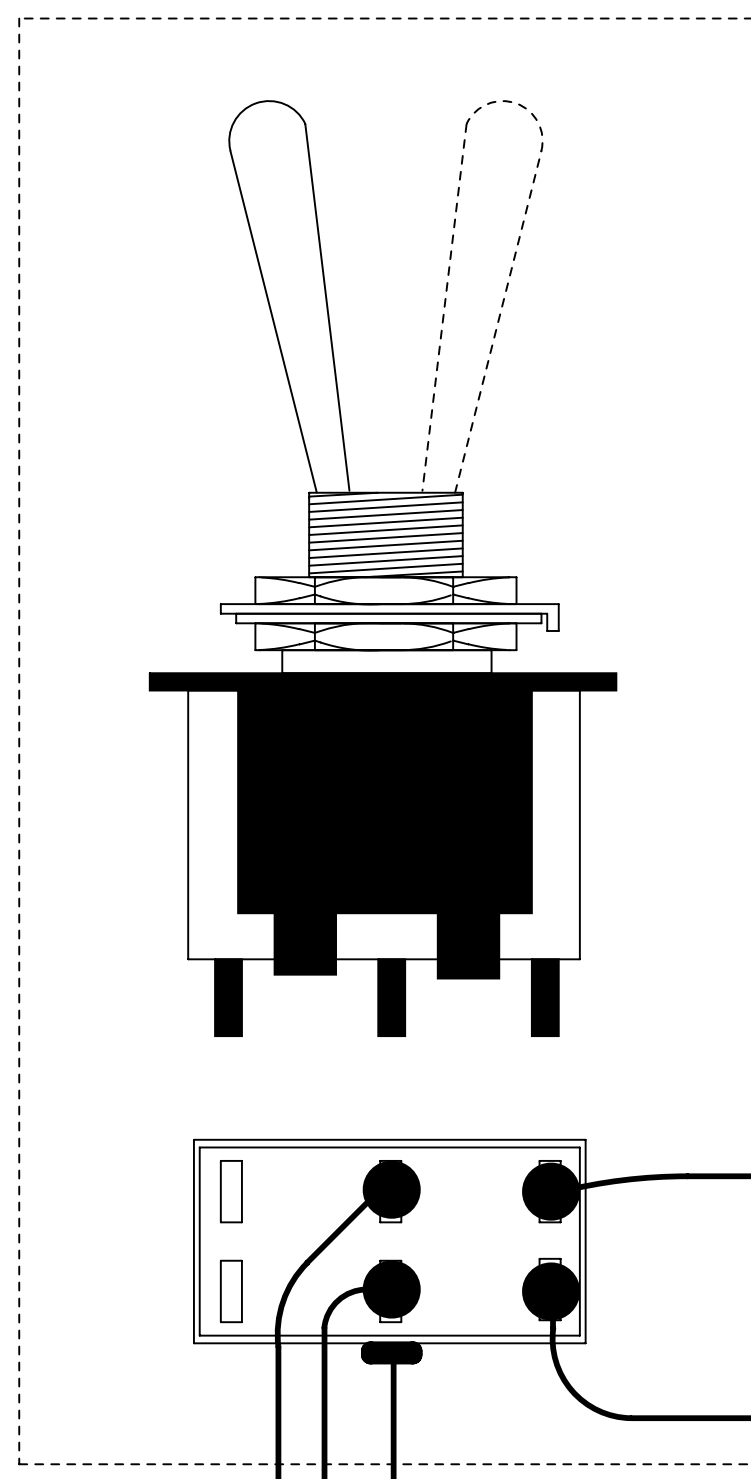

# C4H

ON/ON MINI TOGGLE SW.

Black(To Tail GND)

Ring terminal(To pickup GND)

D

C

B

A