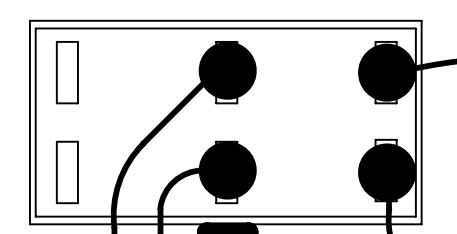

# C4H

ON/ON MINI TOGGLE SW.

Black(To Tail GND)

Ring terminal(To pickup GND)

D

C

B

A