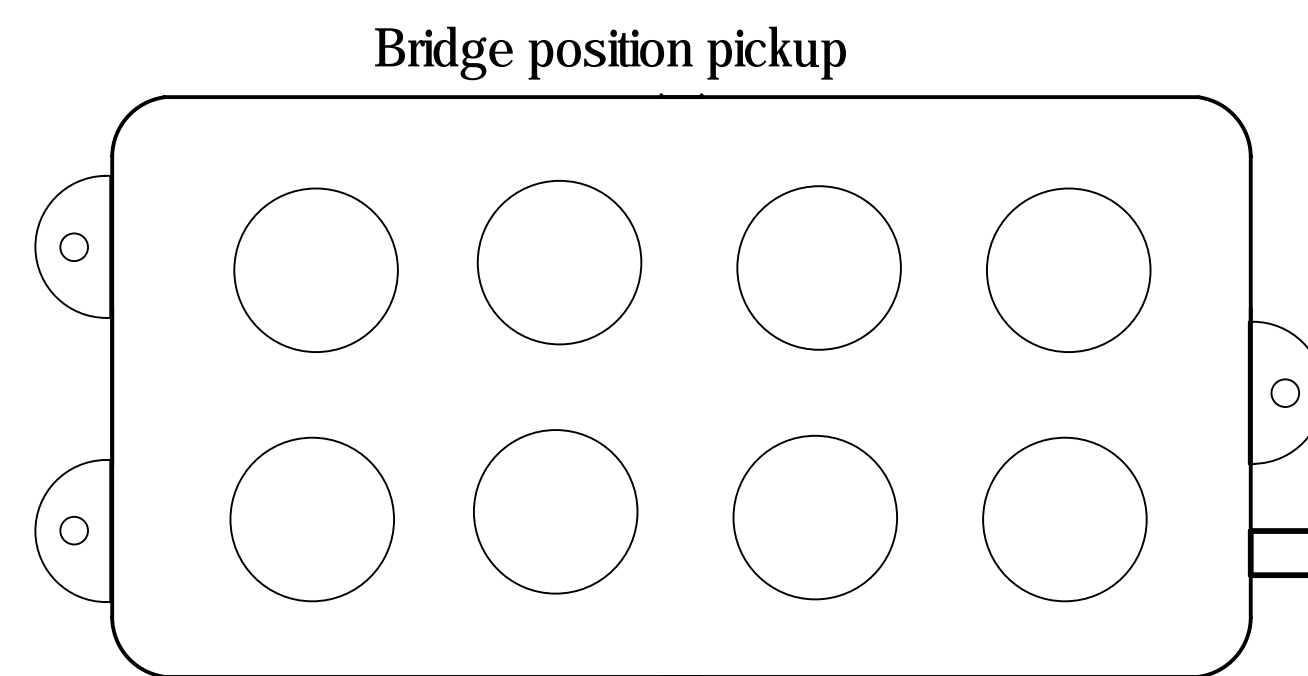

# C4H

ON/ON MINI TOGGLE SW.

Black(To Tail GND)

Ring terminal(To pickup GND)

D

C

B

A