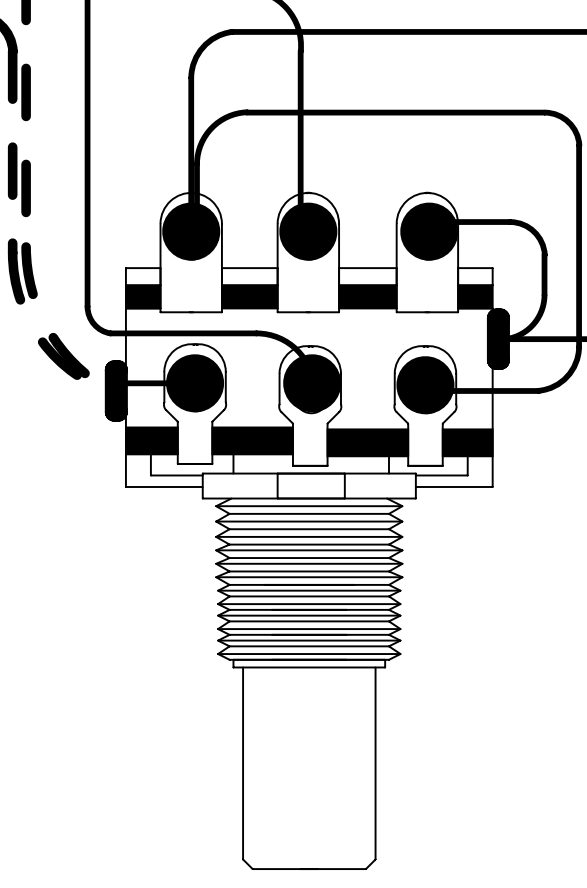

# C4H

ON/ON MINI TOGGLE SW.

Black(To Tail GND)

Ring terminal(To pickup GND)

D

C

B

A